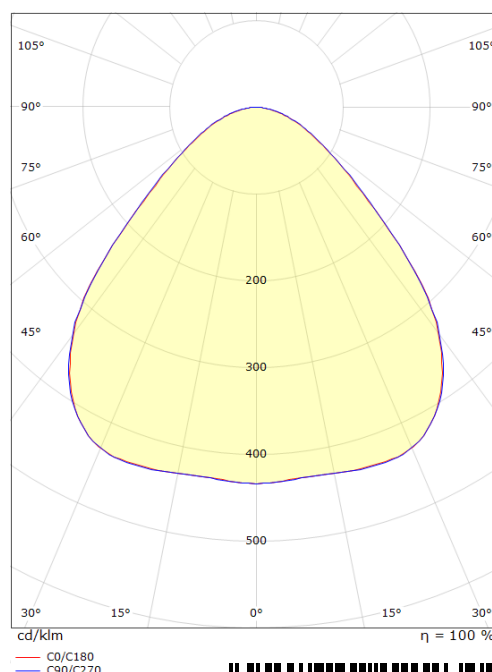

DRIVER & EMERGENCY OPTIONS

Tunable White 1000mA / 1050mA • 42W / 40W • 4000lm

External Emergency Box • 3 hours Emergency